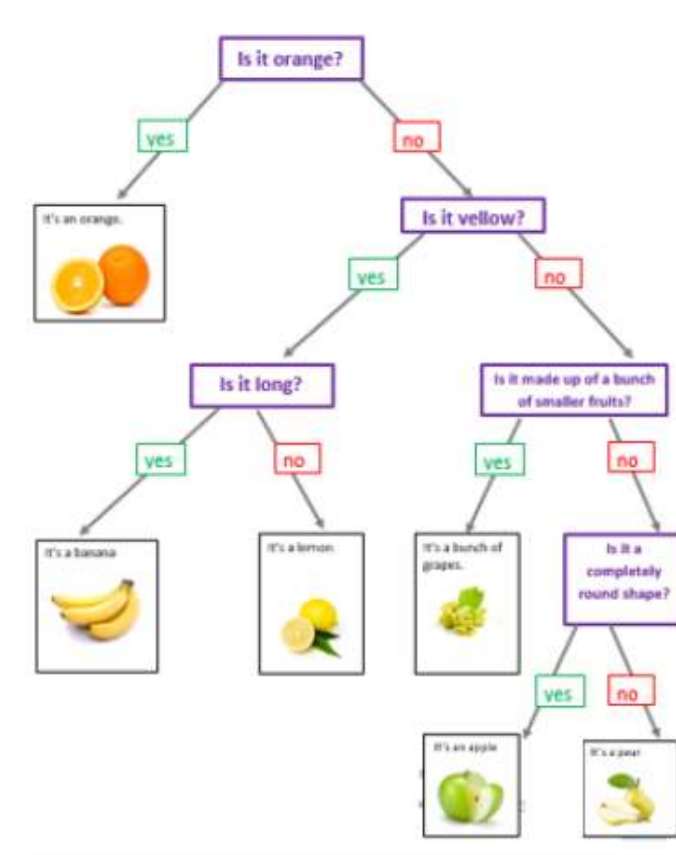

Your branching database from last week might have looked something like this:

When you complete it in 2Question on Purple Mash then it will look something like this: